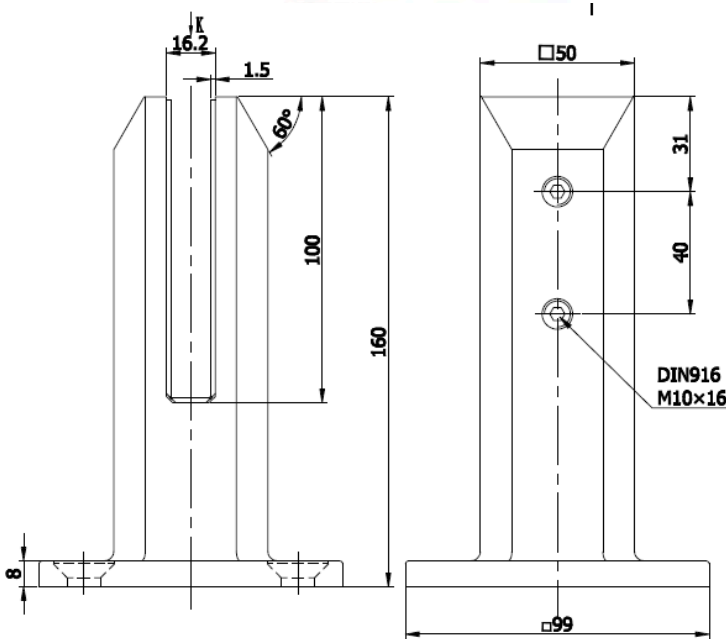

## Stainless Steel Square Mini Post 50mm w/ Base

TECHNICAL DETAILS/

- Stainless Steel Square Mini Post 50mm
- 316 Stainless Steel
- Suitable for surface mount
- To suit 12mm glass

AVAILABLE FINISHES/

- Polished (MPSB-6-P)
- Satin (MPSB-6-S)
- Matte Black (MPSB-6-B)

SPECIFICATIONS/

- Pool Fence Compliant AS1926
- Balustrade Compliant AS1170.1-2002 Subsection 3.6 Barriers table 3.3 minimum imposed actions for barriers

**MPSB-6-CP  
 (BASE COVER)**